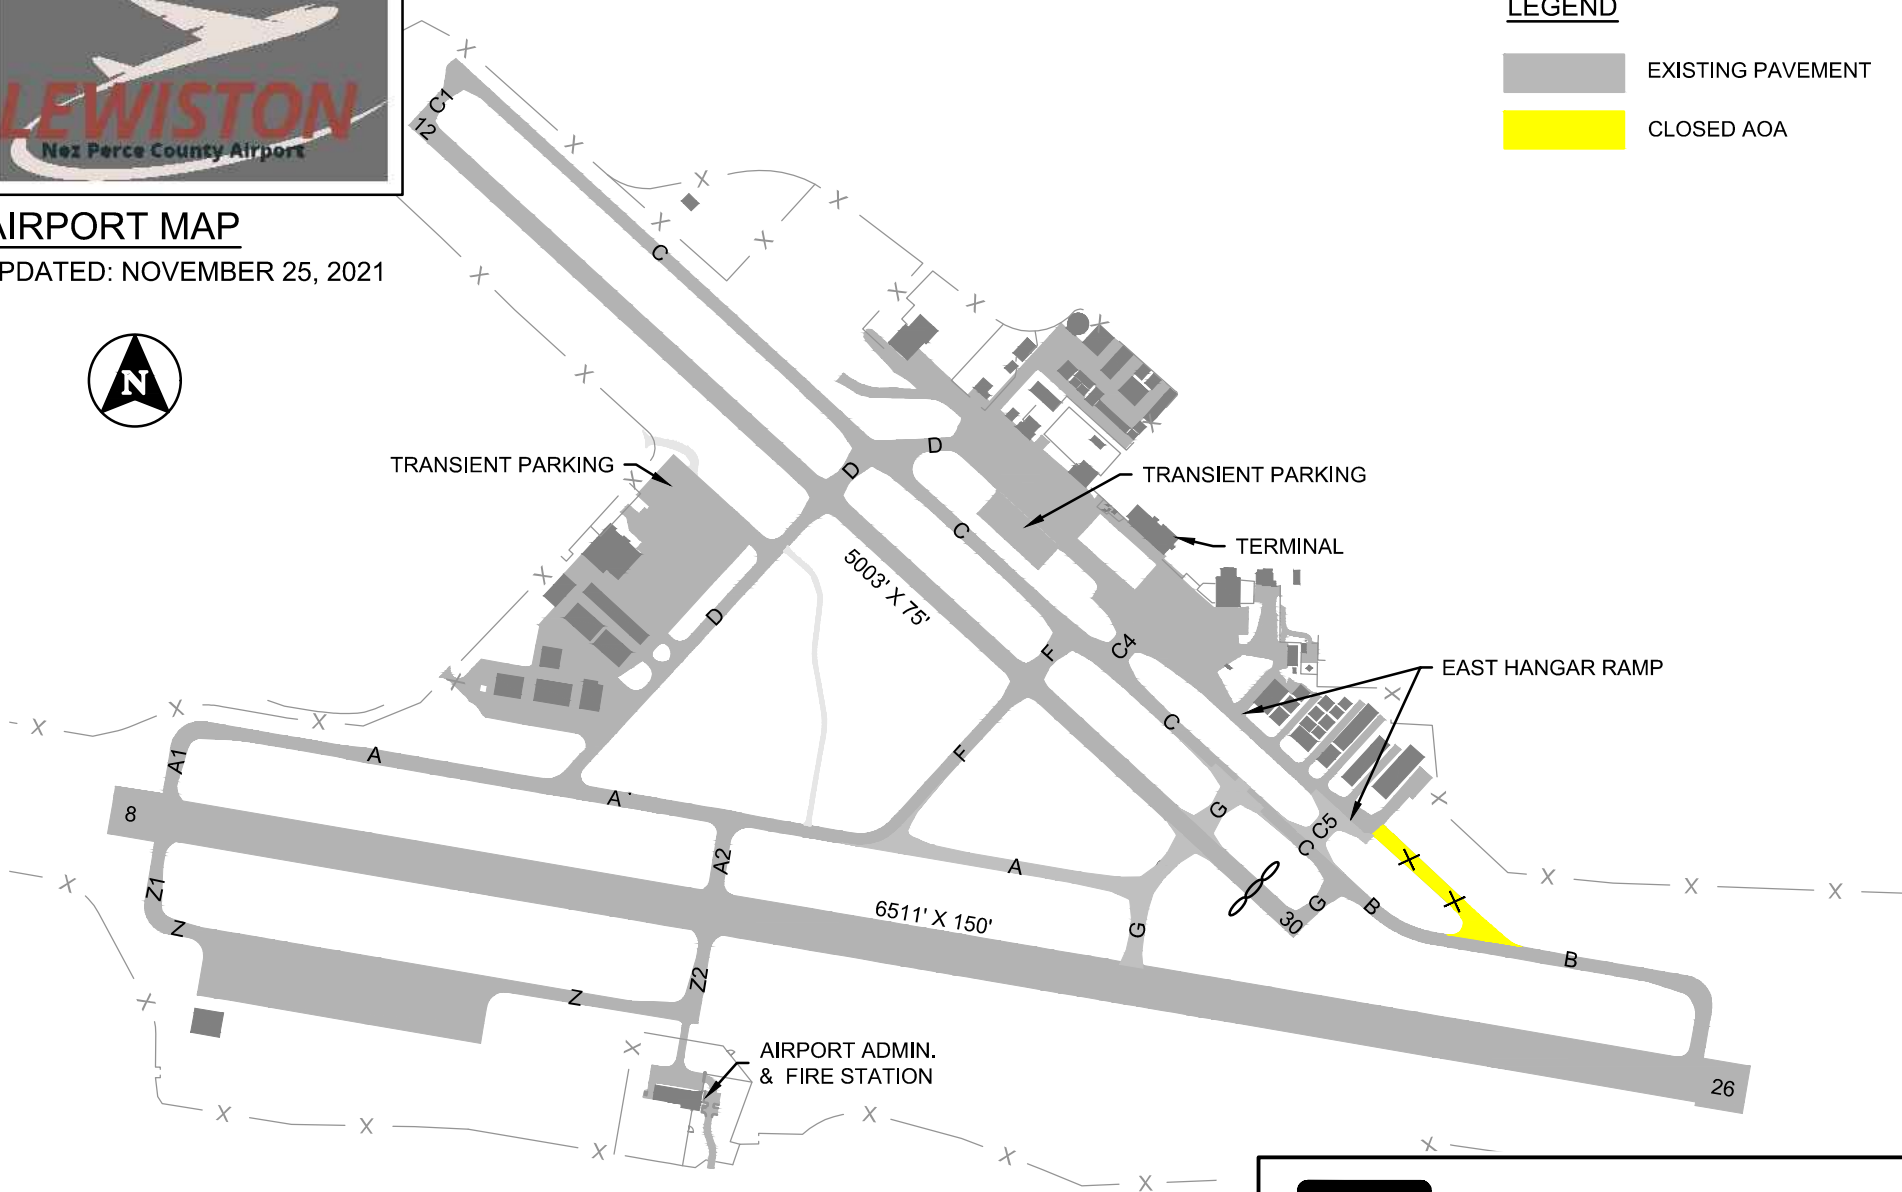

AIRPORT MAP

UPDATED: NOVEMBER 25, 2021

LEGEND

-  EXISTING PAVEMENT
-  CLOSED AOA

7950 MEADOWLARK WAY, STE. A
 COEUR d'ALENE, IDAHO 83815
 PHONE: (208) 762-3644 WWW.TO-ENGINEERS.COM
 E-FILE: 210181-Airport Map TW A, G, & C5.dwg DATE: 11/5/21 JOB: 210181

J:\210181\3_Acad\vg\Sheets\Exhibits\210181-Airport Map TW A, G, & C5.dwg, 11/11/2021 4:29:22 PM, Trey Dell, DWG To PDF.pc3
 ©2021 T-O ENGINEERS. THIS INSTRUMENT IS THE PROPERTY OF T-O ENGINEERS. ANY REPRODUCTION, REUSE OR MODIFICATION OF THIS INSTRUMENT OR ITS CONTENTS WITHOUT SPECIFIC WRITTEN PERMISSION OF T-O ENGINEERS IS STRICTLY PROHIBITED.