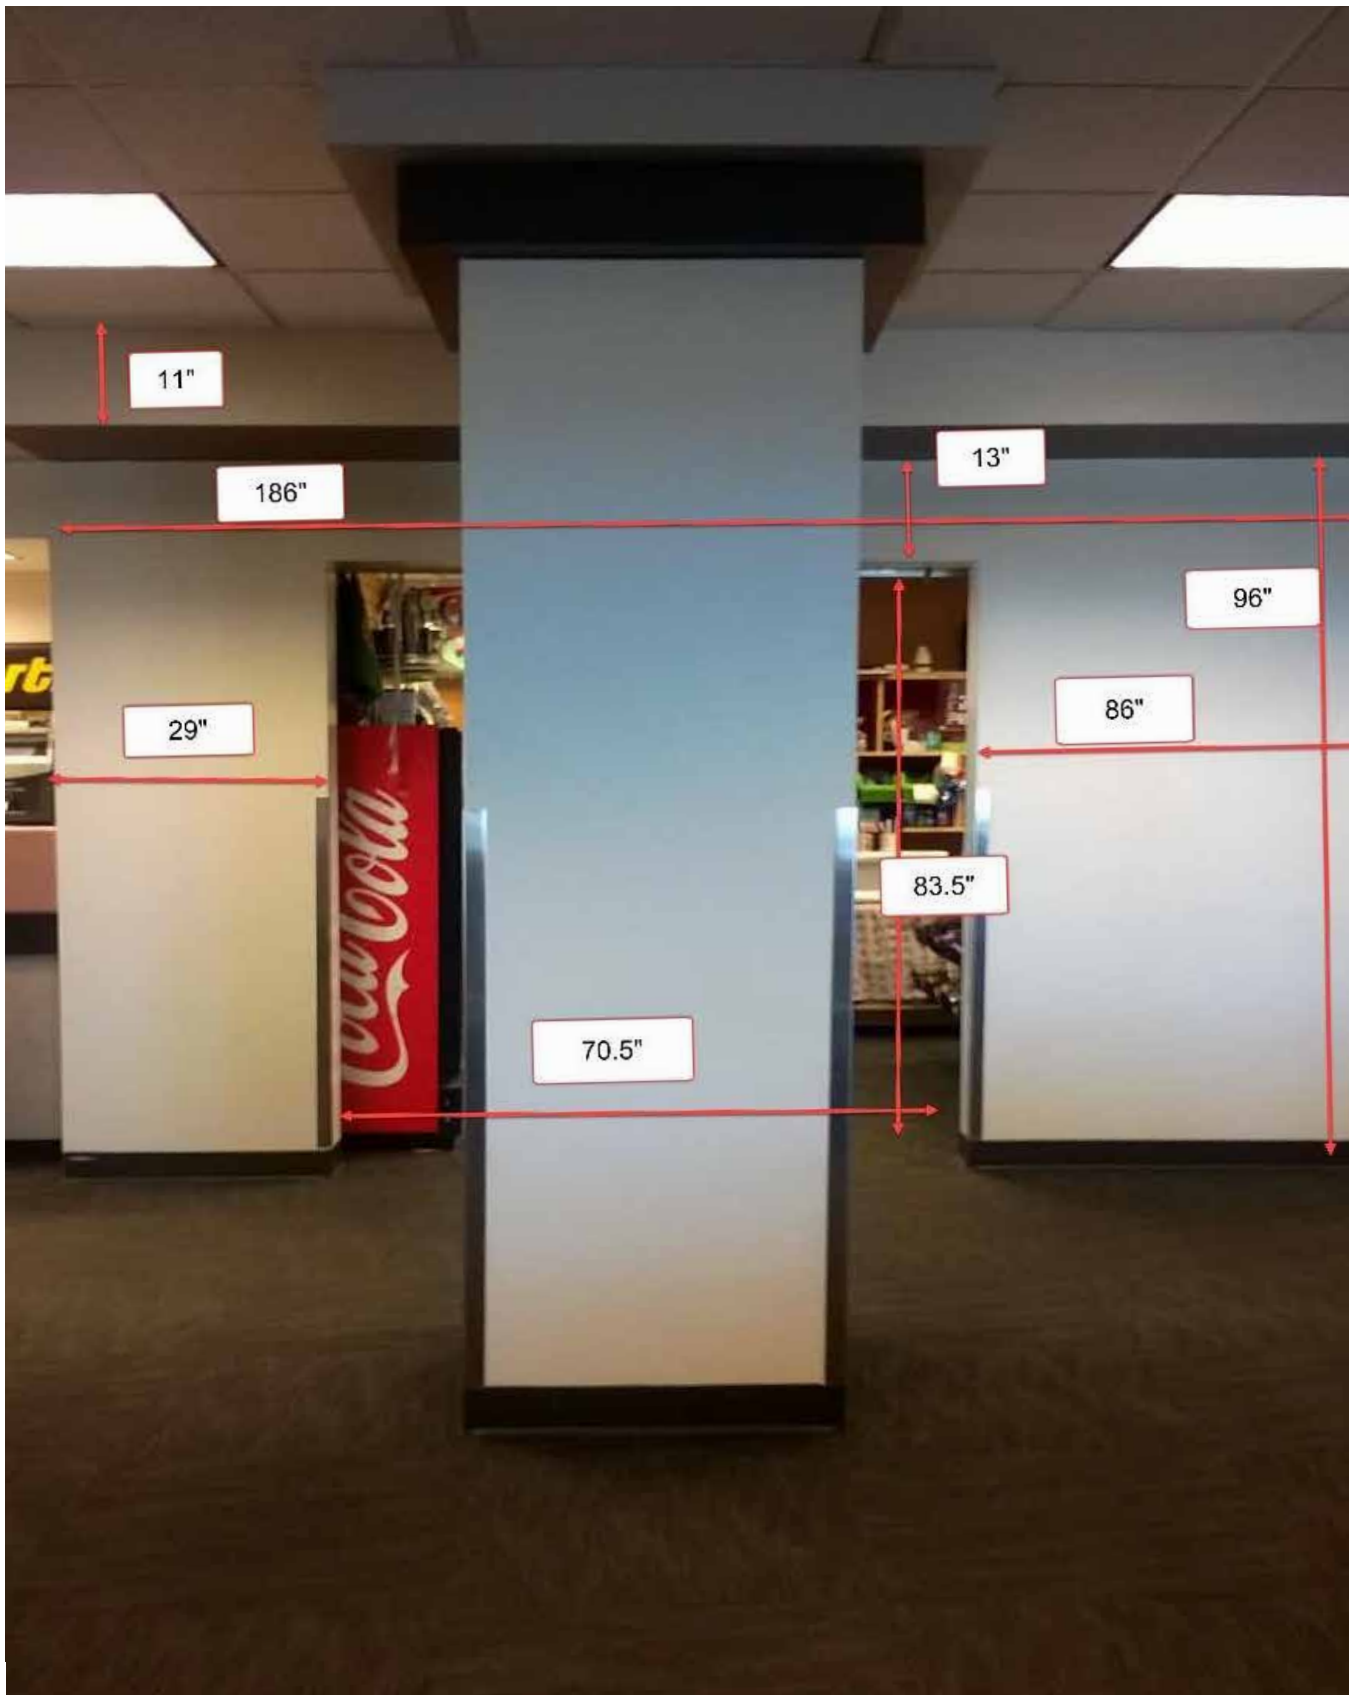

Prepared for:
Lewiston-Nez Perce County
Regional Airport

Prepared by:

Powered by:

LOCATION: CAFÉ WALL - WEST

MATERIAL: REPOSITIONABLE WALL GRAPHICS, SILICONE EDGE GRAPHICS, VIDEO DISPLAY

Prepared for:
Lewiston-Nez Perce County
Regional Airport

Prepared by:

Powered by:

Prepared for:
Lewiston-Nez Perce County
Regional Airport

Prepared by:

Powered by:

LOCATION: BISTRO SEATING AREA - SOUTH

MATERIAL: REPOSITIONABLE WALL GRAPHICS, SNAP FRAME, DOUBLE SIDED WINDOW GRAPHICS, PERFORATED WINDOW FILM