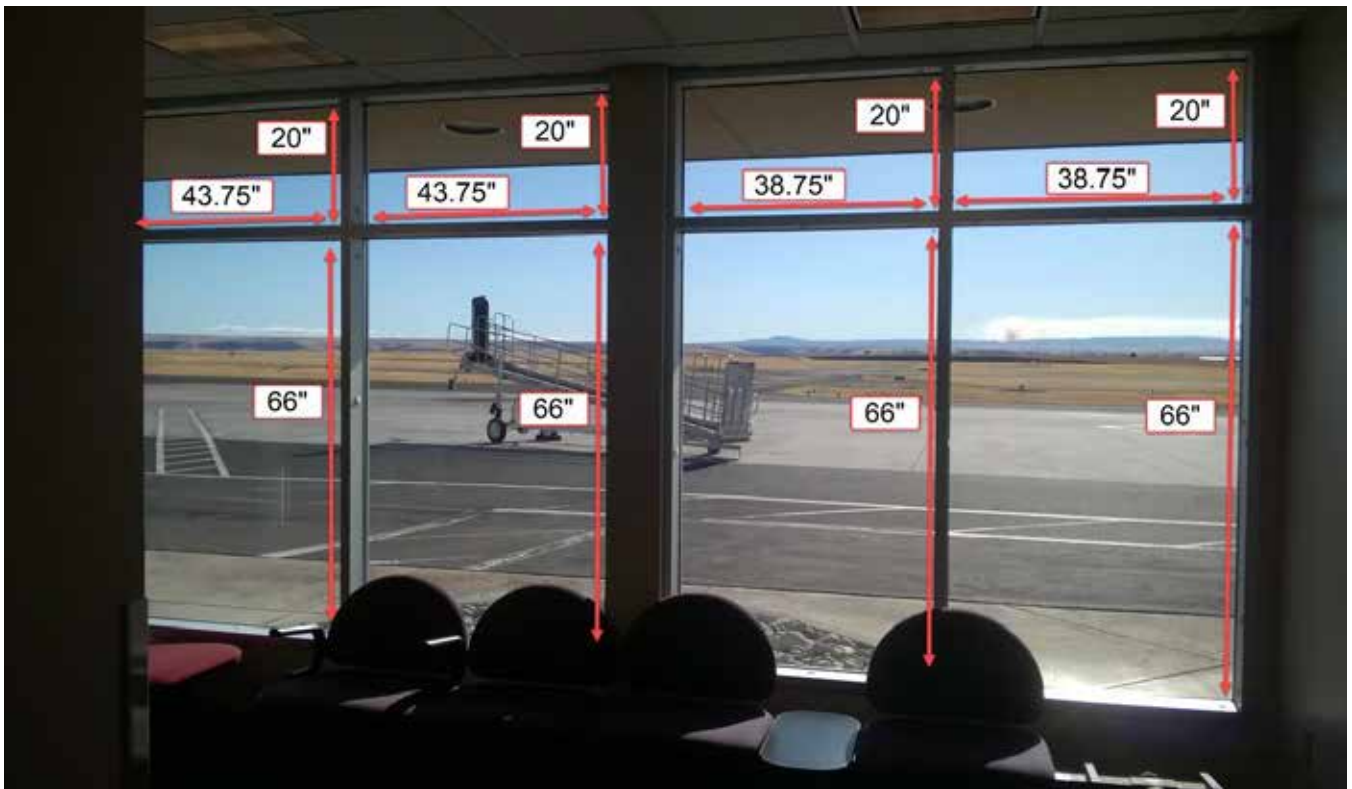

Prepared by:

Powered by:

LOCATION: ARRIVALS GATE 3 – WELCOME WALL

MATERIAL: REPOSITIONABLE WALL GRAPHICS, XBASE, VIDEO DISPLAY, TICKER

Prepared for:
Lewiston-Nez Perce County
Regional Airport

Prepared by:

Powered by:

LOCATION: BUSINESS CENTER

MATERIAL: REPOSITIONABLE WALL GRAPHICS, DOUBLE SIDED WINDOW GRAPHIC, PERFORATED WINDOW GRAPHICS

Prepared for:
Lewiston-Nez Perce County
Regional Airport

Prepared by:

Powered by:

Prepared for:
Lewiston-Nez Perce County
Regional Airport