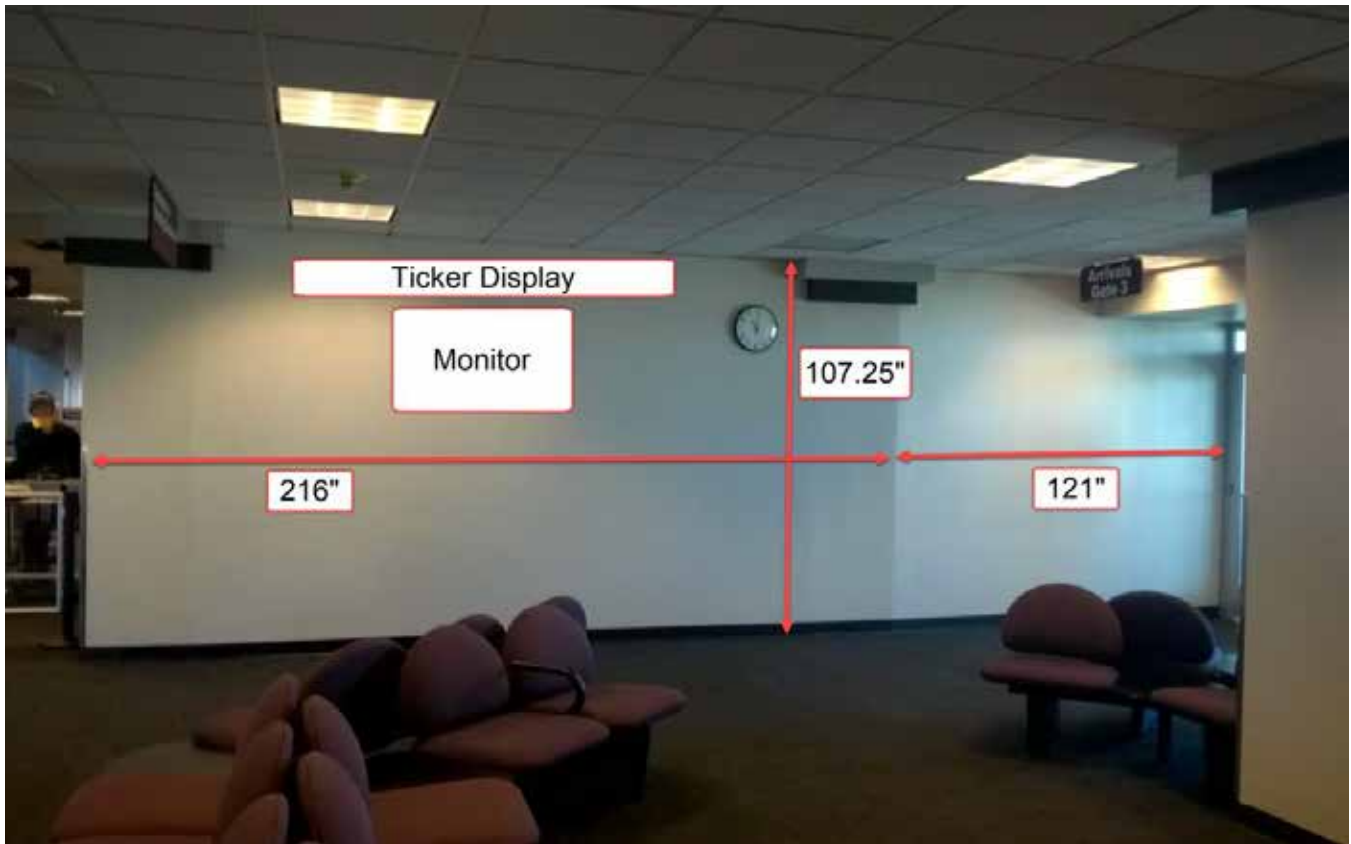

Prepared by:

Powered by:

LOCATION: ARRIVALS GATE 3 – WELCOME WALL

MATERIAL: REPOSITIONABLE WALL GRAPHICS, XBASE, VIDEO DISPLAY, TICKER

Prepared for:
Lewiston-Nez Perce County
Regional Airport

Prepared by:

Powered by: