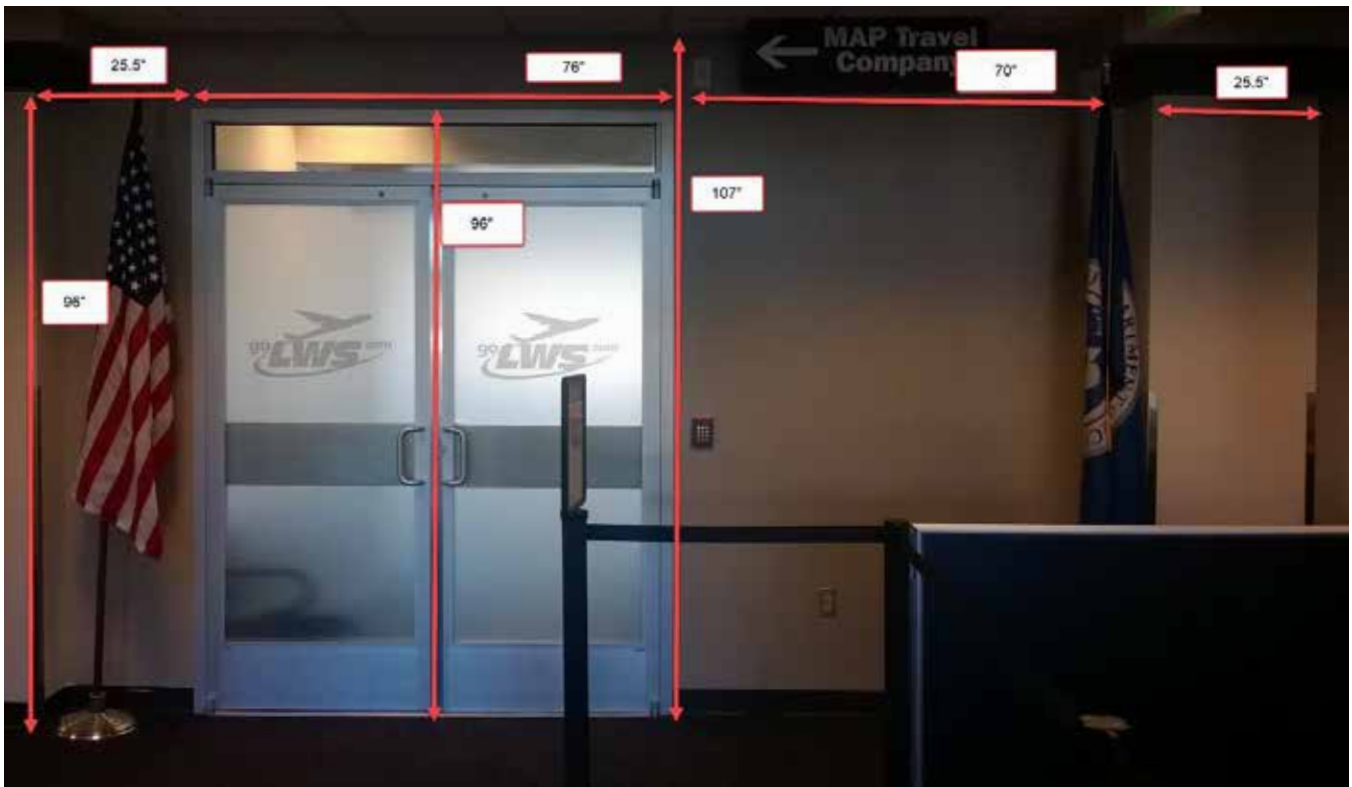

Prepared for:
Lewiston-Nez Perce County
Regional Airport

Prepared by:

Powered by: