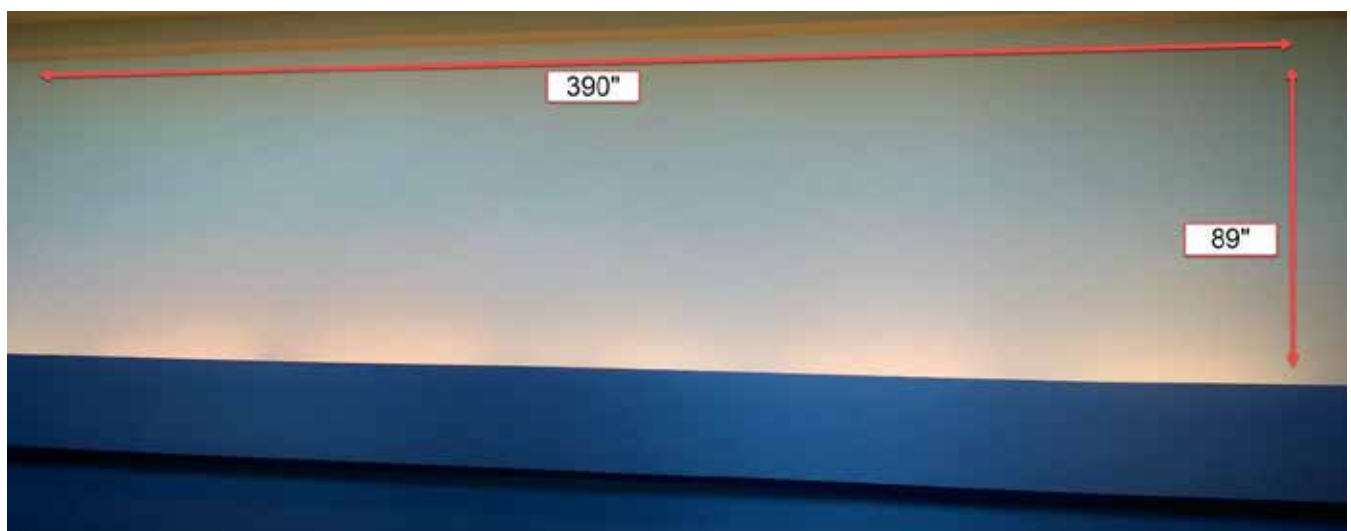

LEWISTON-NEZ PERCE COUNTY REGIONAL AIRPORT [LWS] AIRPORT MEDIA GUIDE - LOCATION OPTIONS

LOCATION: ENTRY LOBBY - GRAND WALL
MATERIAL: REPOSITIONABLE WALL GRAPHICS

Prepared for:
Lewiston-Nez Perce County
Regional Airport

Prepared by:

 northwest media

Powered by:

LOCATION: ENTRY LOBBY – ZIMMERLY WALL, ELEVATOR
MATERIAL: INTERACTIVE KIOSK, REPOSITIONABLE WALL GRAPHICS

Prepared for:
Lewiston-Nez Perce County
Regional Airport