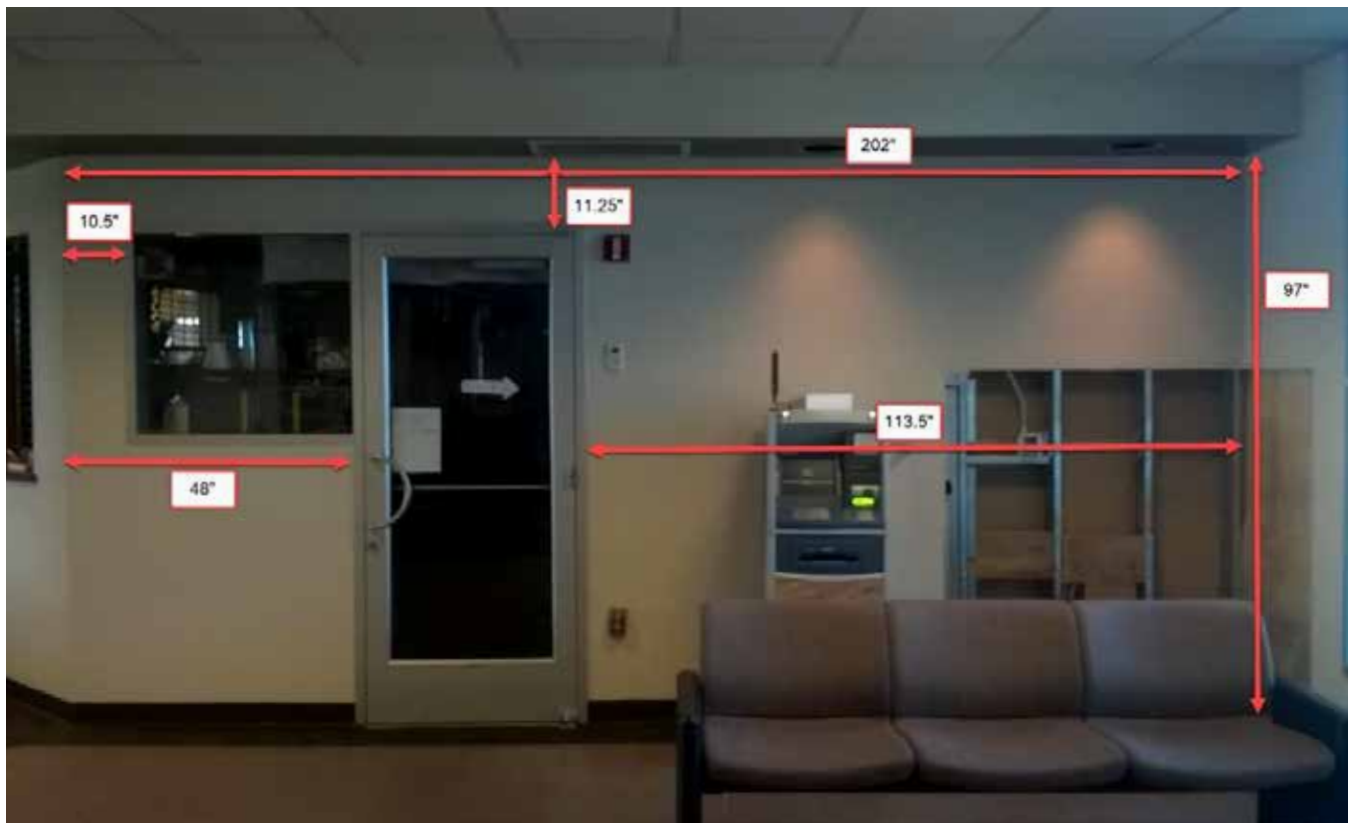

Prepared by:

Powered by:

Prepared for:
Lewiston-Nez Perce County
Regional Airport

Prepared by:

Powered by:

LOCATION: BISTRO SEATING AREA - SOUTH

MATERIAL: REPOSITIONABLE WALL GRAPHICS, SNAP FRAME, DOUBLE SIDED WINDOW GRAPHICS, PERFORATED WINDOW FILM